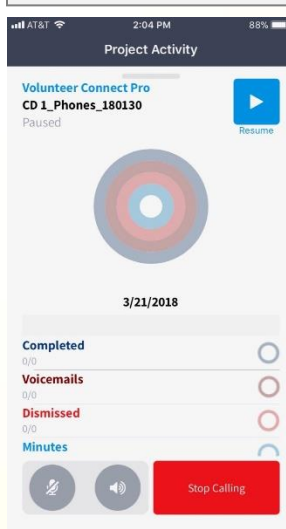

VOLUNTEERCONNECT

FLS CONNECT

Volunteer Connect Pro is our cloud-based app designed specifically for use by volunteers for your organization's Advocacy and ID calling efforts. Admins maintain accountability and monitor efforts closely with our robust tools on the web platform. The app gives volunteers a firm connection to their audience by reaching voters from their own Apple/Android devices. FLS apps use the most up-to-date RNC voter model, scores and absentee data.

Search for *VolunteerConnect Pro* in your App Store

FEATURES

ADMIN SITE

- Data Visualization Reporting Tools
- One Set of User Credentials for Volunteer Connect and Data Connect
- Real-Time Survey Results & Ability to Monitor Minutes Used
- Robust Admin Tools - Upload/Export Data
- Recruit Volunteers On Social Media
- Dynamic Surveys & Universe Segment Ability
- Instantly Remove GOP DC Absentee Voters From Active Call Surveys
- Predictive Or Manual Dialing Capability
- Set Calling Goals & Track Volunteer Progress
- Assign Volunteers by Geo/Region
- FLS Real-Time Support

APP

- iPhone, iPad and Android Compatible
- Volunteers Can Edit Voter Information and Add Voter Notes
- Launch Practice Mode to Simulate Calling Voters

PRICING

- Setup **$250**
- Usage **$0.04 cents/minute**

*Invoice at end of each month

855.FLS.4320 | www.FLSConnect.com

LOOK INSIDE

LIVE DIALING PAGE