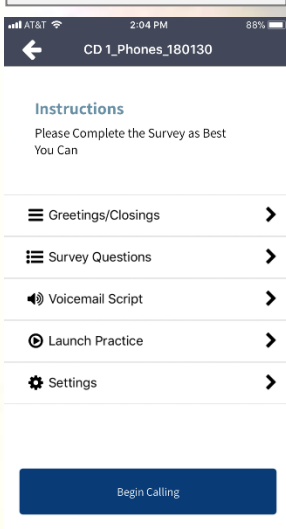

**Invoice at end of each month*

855.FLS.4320 | www.FLSConnect.com

LOOK INSIDE

LIVE DIALING PAGE

SURVEY HOMEPAGE

ADMIN SITE REPORTS

Volunteer Call Statistics RETURN

Today This Week This Month Daily Reports